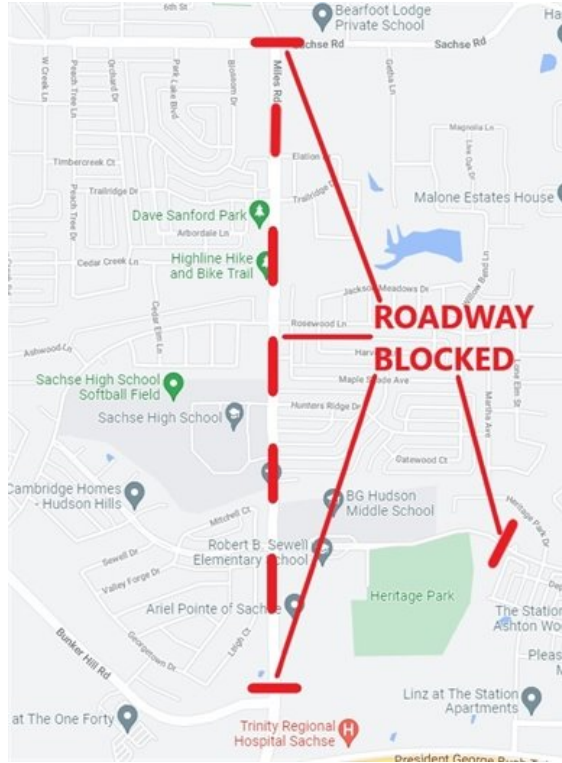

IN OBSERVANCE OF THE
THANKSGIVING HOLIDAY

CITY FACILITIES
WILL BE CLOSED

THURSDAY, NOVEMBER 25 AND
FRIDAY, NOVEMBER 26

Police and Fire services will not be impacted by this closure

Sachse High School Turkey Trot Street Closures

The Sachse High School Turkey Trot will be taking place TOMORROW,
November 25.

Closures will be from 8 a.m. until 11 a.m.:

- Miles Road between Bunker Hill Road, and Sachse Road
- Hudson Road, at Hudson Court
- All roads which intersect with Miles Road

For those residents who live in Richfield Estates, or who are needing to go to Kingdom Hall, you will be escorted into your neighborhood by a police officer. **Residents in other neighborhoods which adjoin Miles Road will need to use alternate entrances.**