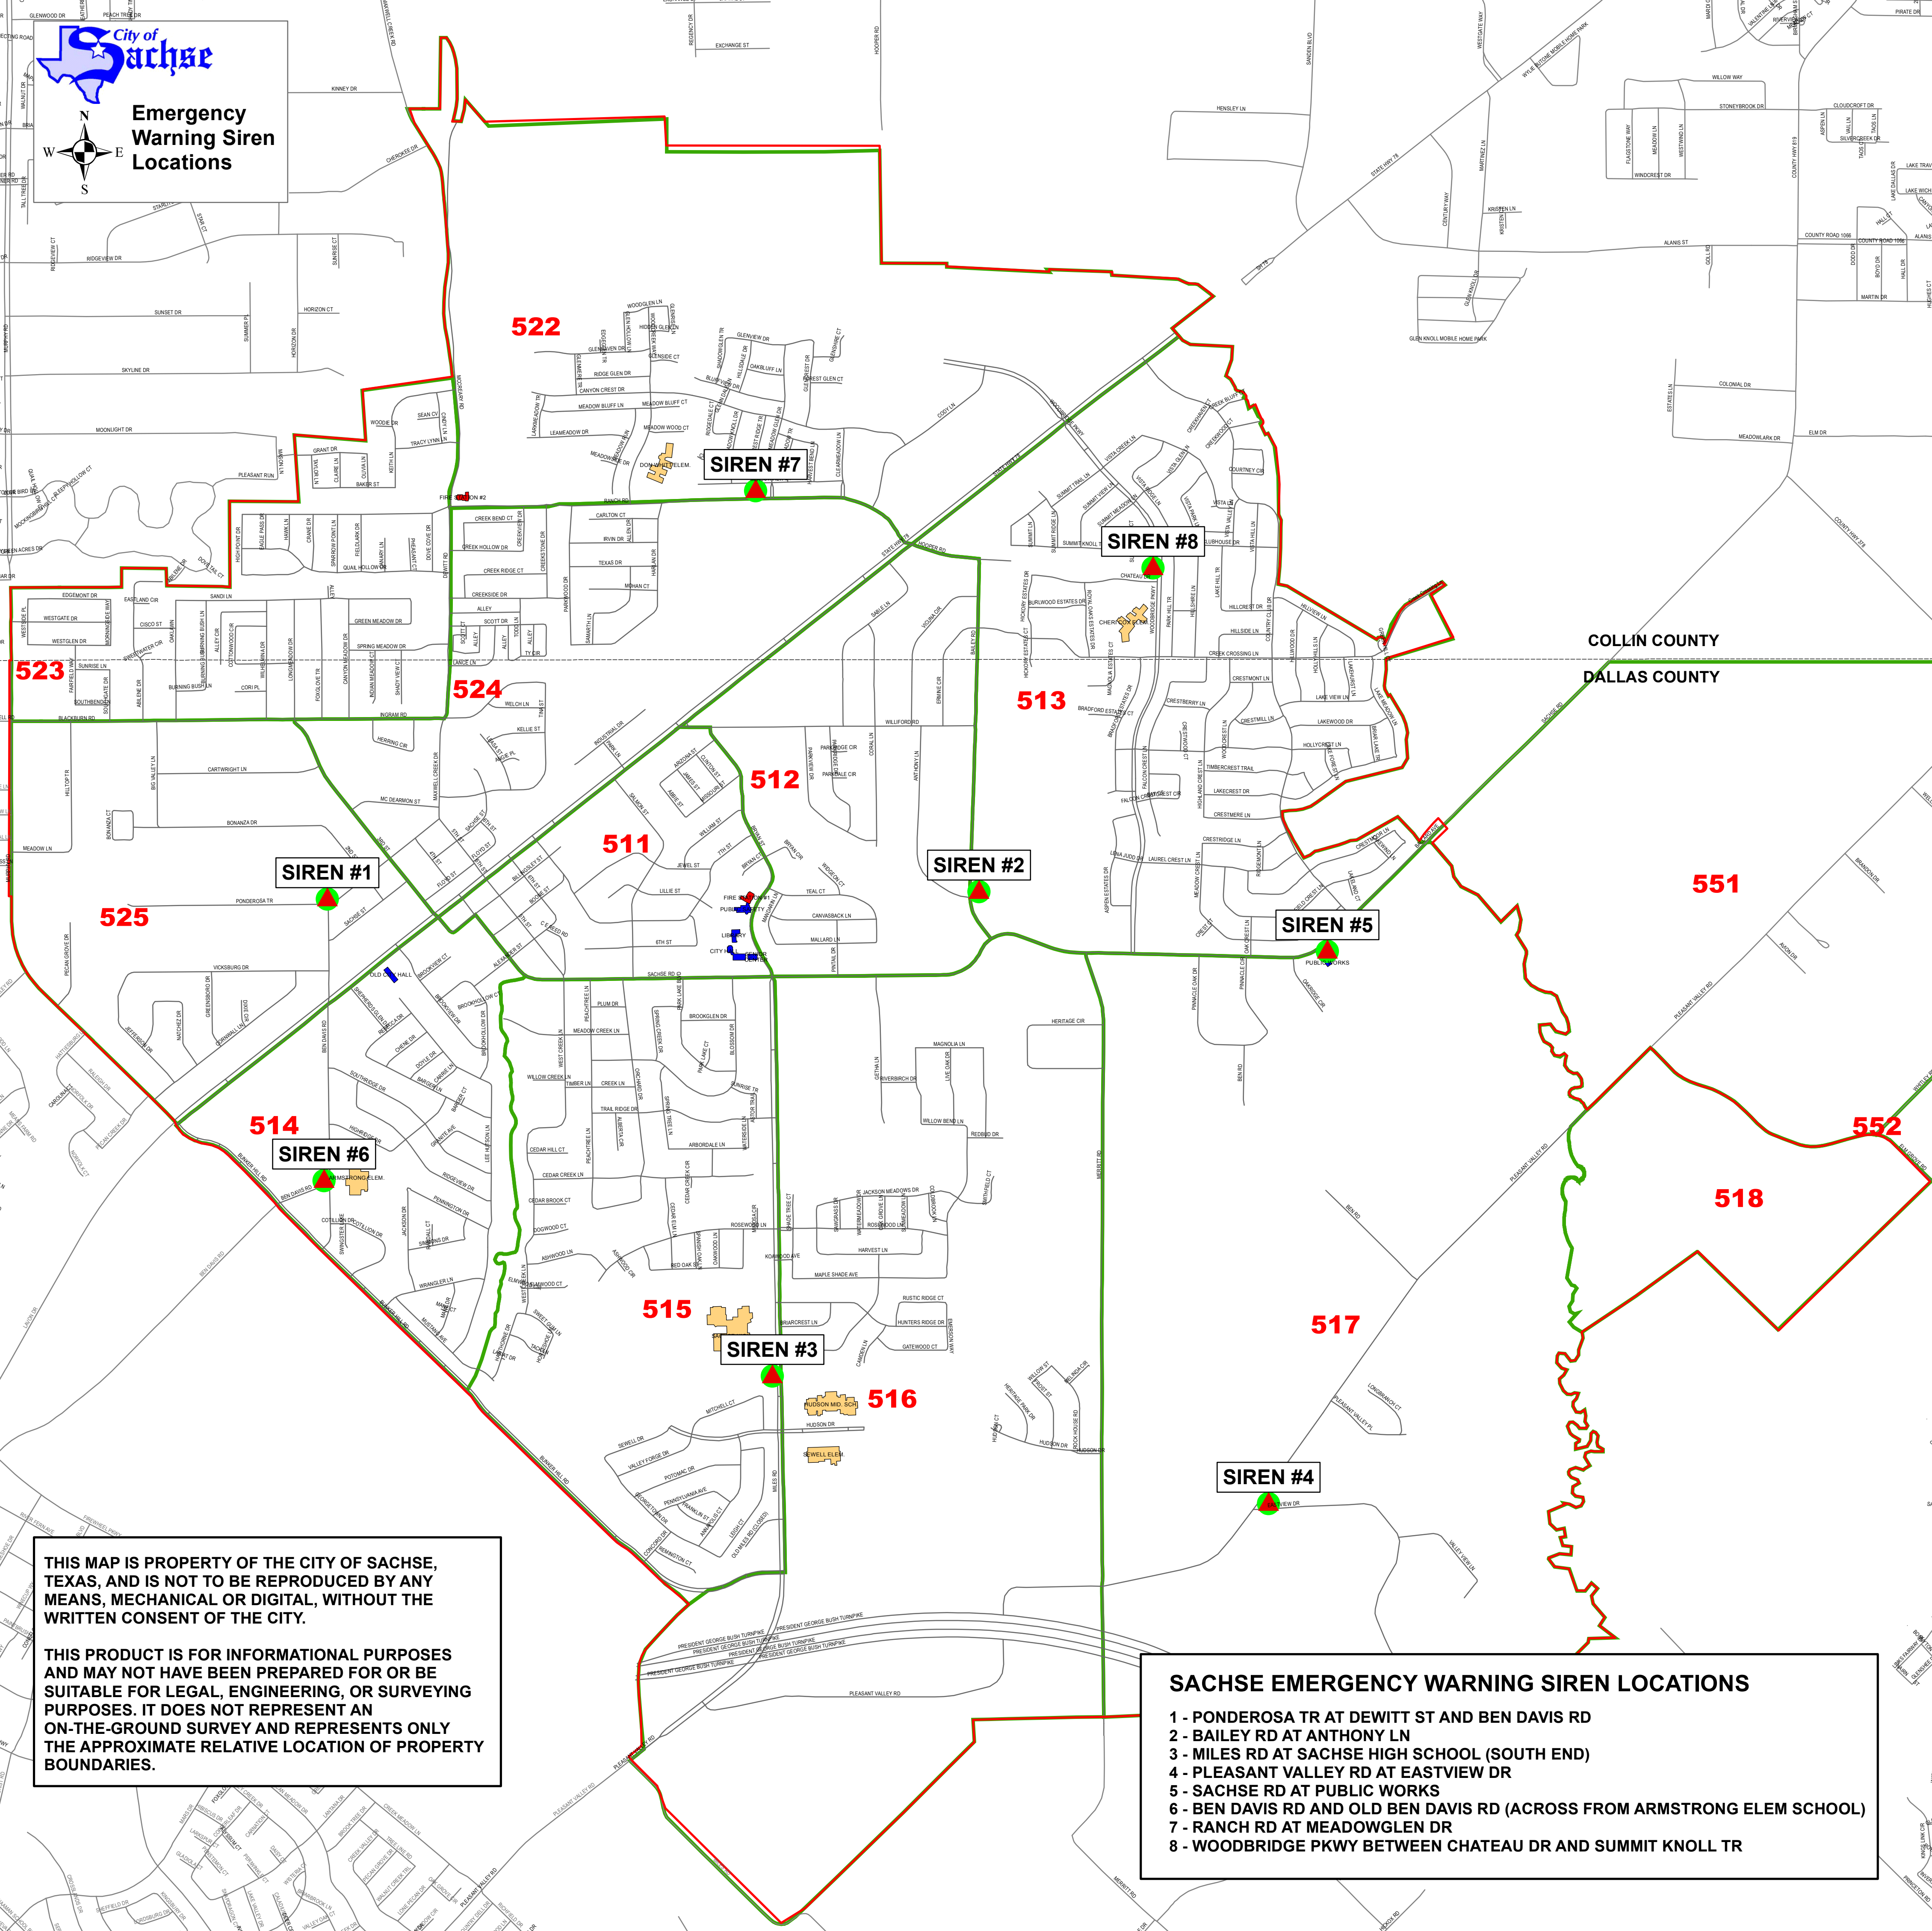

Emergency Warning Siren Locations

THIS MAP IS PROPERTY OF THE CITY OF SACHSE, TEXAS, AND IS NOT TO BE REPRODUCED BY ANY MEANS, MECHANICAL OR DIGITAL, WITHOUT THE WRITTEN CONSENT OF THE CITY.

THIS PRODUCT IS FOR INFORMATIONAL PURPOSES AND MAY NOT HAVE BEEN PREPARED FOR OR BE SUITABLE FOR LEGAL, ENGINEERING, OR SURVEYING PURPOSES. IT DOES NOT REPRESENT AN ON-THE-GROUND SURVEY AND REPRESENTS ONLY THE APPROXIMATE RELATIVE LOCATION OF PROPERTY BOUNDARIES.

- SACHSE EMERGENCY WARNING SIREN LOCATIONS**
- 1 - PONDEROSA TR AT DEWITT ST AND BEN DAVIS RD
 - 2 - BAILEY RD AT ANTHONY LN
 - 3 - MILES RD AT SACHSE HIGH SCHOOL (SOUTH END)
 - 4 - PLEASANT VALLEY RD AT EASTVIEW DR
 - 5 - SACHSE RD AT PUBLIC WORKS
 - 6 - BEN DAVIS RD AND OLD BEN DAVIS RD (ACROSS FROM ARMSTRONG ELEM SCHOOL)
 - 7 - RANCH RD AT MEADOWGLEN DR
 - 8 - WOODBRIDGE PKWY BETWEEN CHATEAU DR AND SUMMIT KNOLL TR