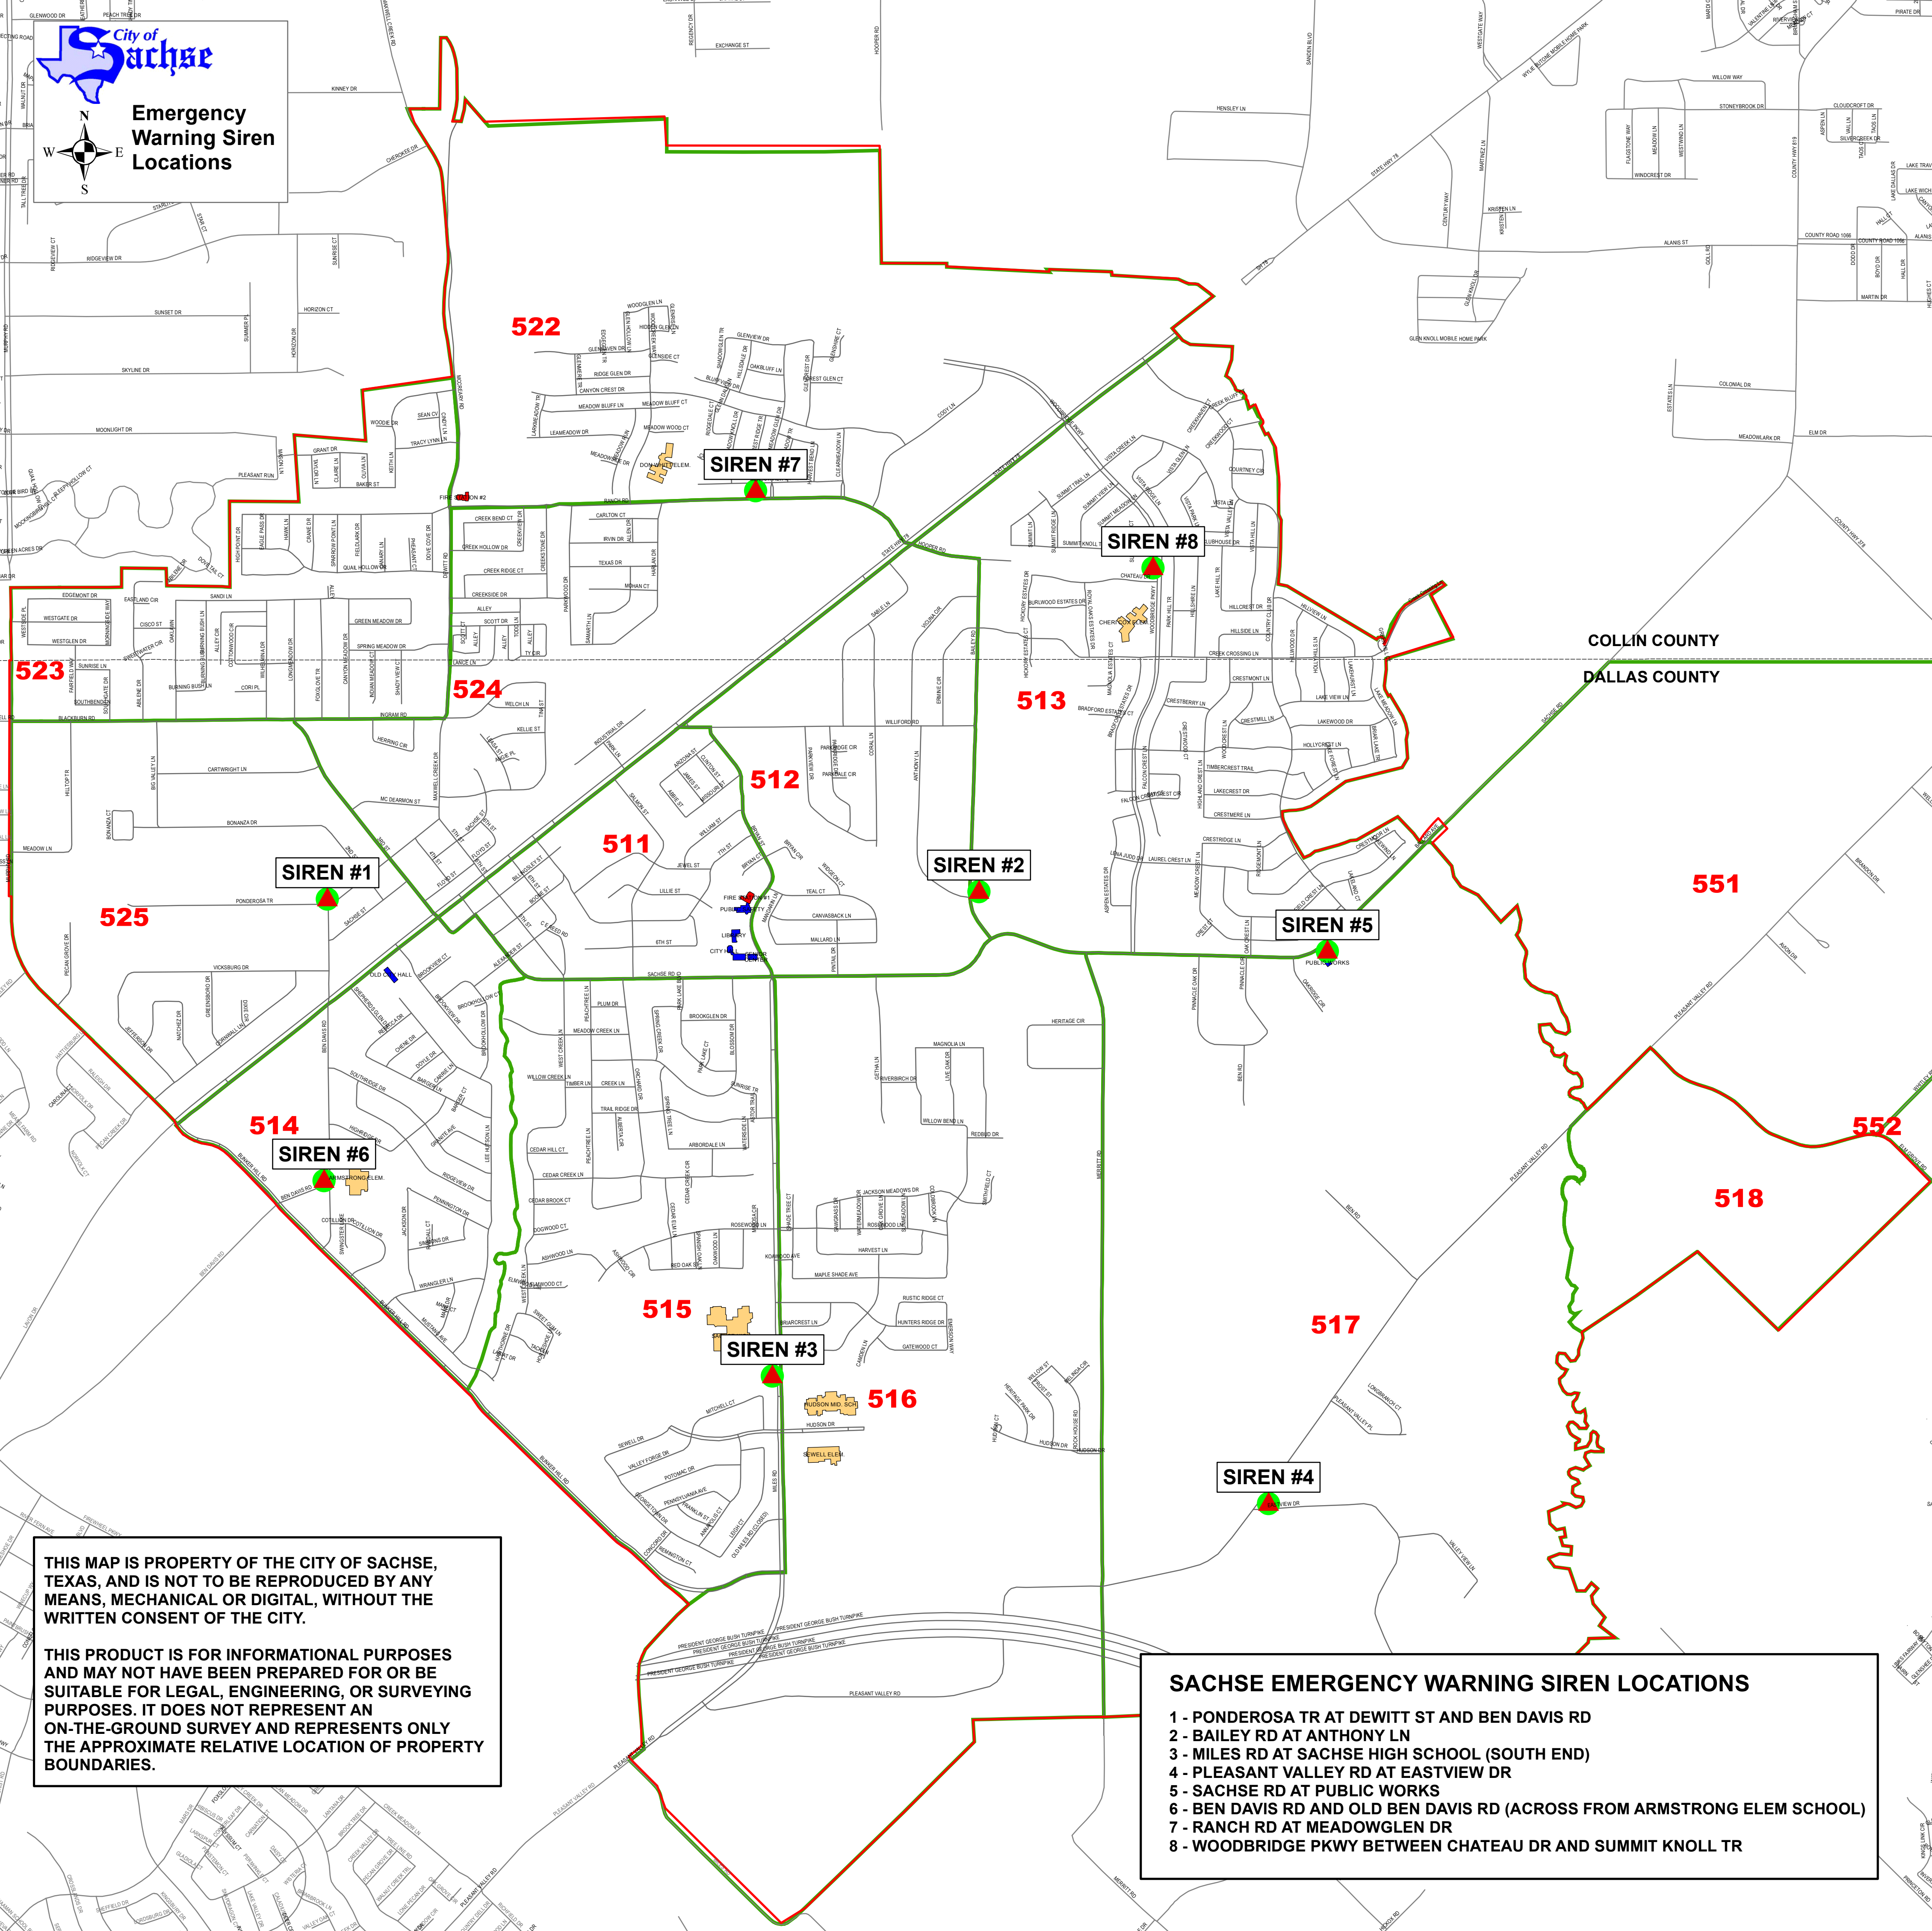

Emergency Warning Siren Locations

THIS MAP IS PROPERTY OF THE CITY OF SACHSE, TEXAS, AND IS NOT TO BE REPRODUCED BY ANY MEANS, MECHANICAL OR DIGITAL, WITHOUT THE WRITTEN CONSENT OF THE CITY.

THIS PRODUCT IS FOR INFORMATIONAL PURPOSES AND MAY NOT HAVE BEEN PREPARED FOR OR BE SUITABLE FOR LEGAL, ENGINEERING, OR SURVEYING PURPOSES. IT DOES NOT REPRESENT AN ON-THE-GROUND SURVEY AND REPRESENTS ONLY THE APPROXIMATE RELATIVE LOCATION OF PROPERTY BOUNDARIES.

- SACHSE EMERGENCY WARNING SIREN LOCATIONS**
- 1 - PONDEROSA TR AT DEWITT ST AND BEN DAVIS RD
 - 2 - BAILEY RD AT ANTHONY LN
 - 3 - MILES RD AT SACHSE HIGH SCHOOL (SOUTH END)
 - 4 - PLEASANT VALLEY RD AT EASTVIEW DR
 - 5 - SACHSE RD AT PUBLIC WORKS
 - 6 - BEN DAVIS RD AND OLD BEN DAVIS RD (ACROSS FROM ARMSTRONG ELEM SCHOOL)
 - 7 - RANCH RD AT MEADOWGLEN DR
 - 8 - WOODBRIDGE PKWY BETWEEN CHATEAU DR AND SUMMIT KNOLL TR

COLLIN COUNTY
DALLAS COUNTY