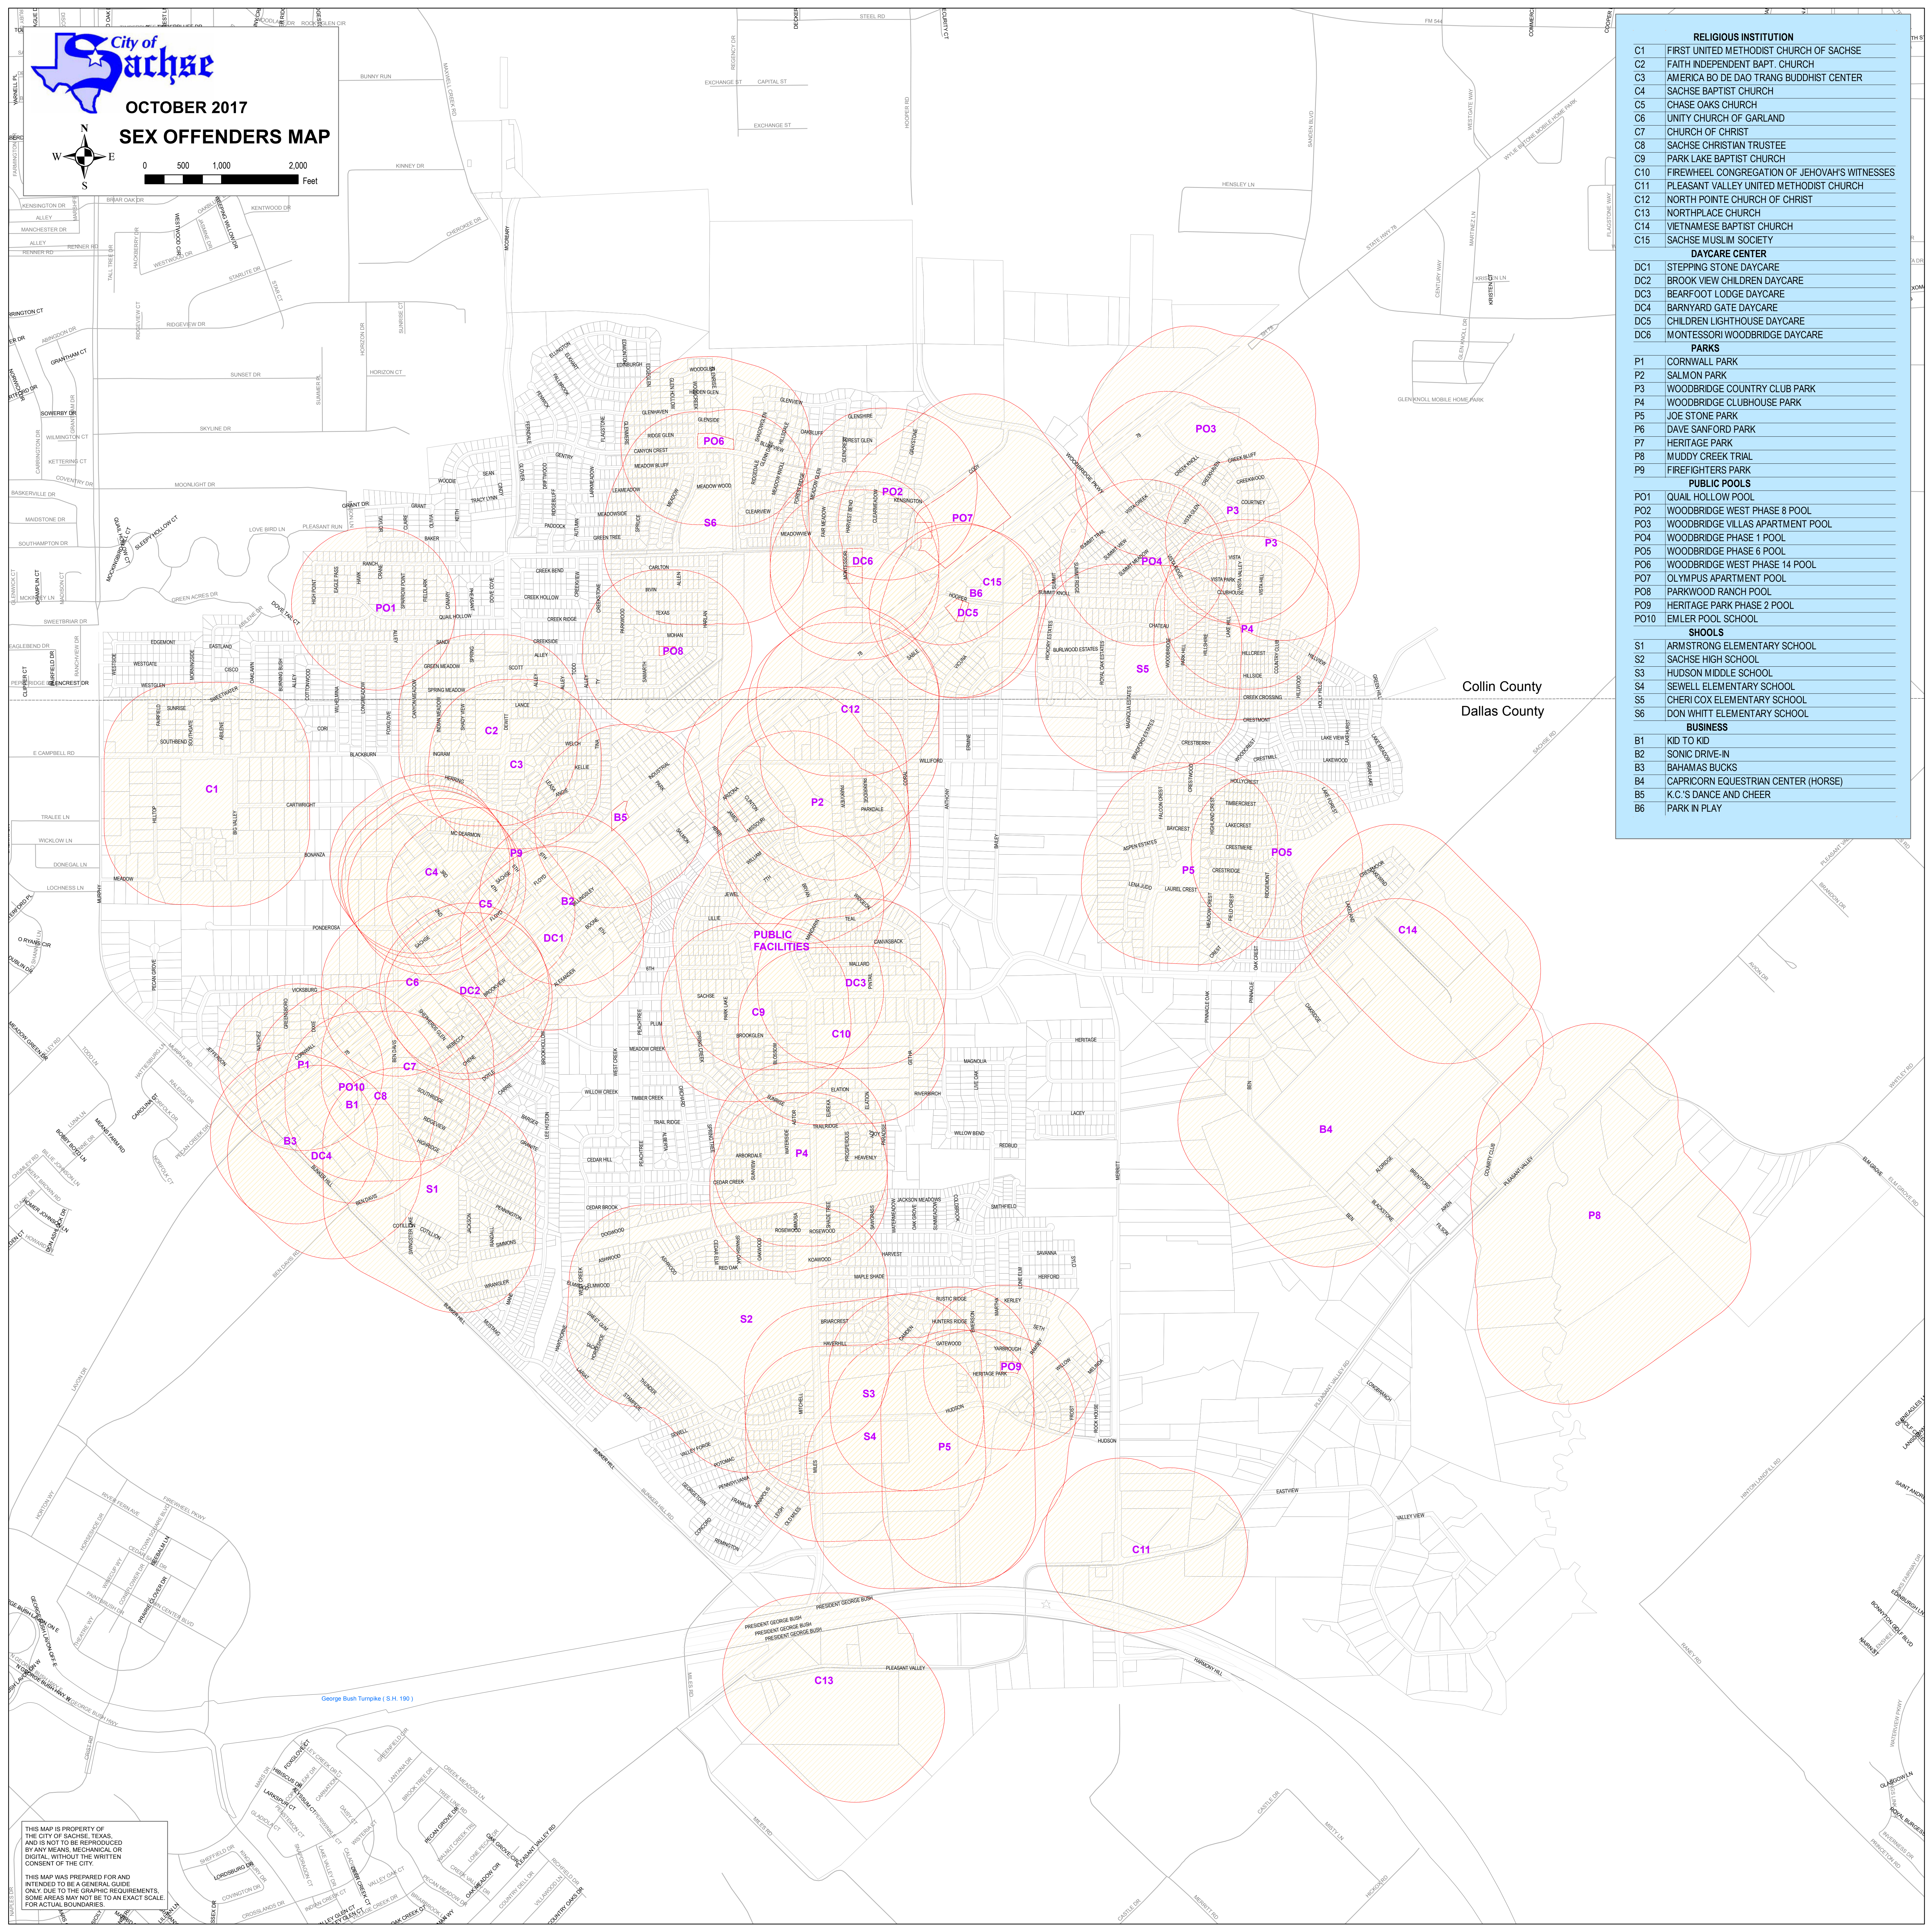

OCTOBER 2017 SEX OFFENDERS MAP

Collin County
Dallas County

RELIGIOUS INSTITUTION	
C1	FIRST UNITED METHODIST CHURCH OF SACHSE
C2	FAITH INDEPENDENT BAPT. CHURCH
C3	AMERICA BO DE DAO TRANG BUDDHIST CENTER
C4	SACHSE BAPTIST CHURCH
C5	CHASE OAKS CHURCH
C6	UNITY CHURCH OF GARLAND
C7	CHURCH OF CHRIST
C8	SACHSE CHRISTIAN TRUSTEE
C9	PARK LAKE BAPTIST CHURCH
C10	FIREWHEEL CONGREGATION OF JEHOVAH'S WITNESSES
C11	PLEASANT VALLEY UNITED METHODIST CHURCH
C12	NORTH POINTE CHURCH OF CHRIST
C13	NORTHPLACE CHURCH
C14	VIETNAMESE BAPTIST CHURCH
C15	SACHSE MUSLIM SOCIETY
DAYCARE CENTER	
DC1	STEPPING STONE DAYCARE
DC2	BROOK VIEW CHILDREN DAYCARE
DC3	BEARFOOT LODGE DAYCARE
DC4	BARNYARD GATE DAYCARE
DC5	CHILDREN LIGHTHOUSE DAYCARE
DC6	MONTESSORI WOODBRIDGE DAYCARE
PARKS	
P1	CORNWALL PARK
P2	SALMON PARK
P3	WOODBRIDGE COUNTRY CLUB PARK
P4	WOODBRIDGE CLUBHOUSE PARK
P5	JOE STONE PARK
P6	DAVE SANFORD PARK
P7	HERITAGE PARK
P8	MUDDY CREEK TRIAL
P9	FIREFIGHTERS PARK
PUBLIC POOLS	
PO1	QUAIL HOLLOW POOL
PO2	WOODBRIDGE WEST PHASE 8 POOL
PO3	WOODBRIDGE VILLAS APARTMENT POOL
PO4	WOODBRIDGE PHASE 1 POOL
PO5	WOODBRIDGE PHASE 6 POOL
PO6	WOODBRIDGE WEST PHASE 14 POOL
PO7	OLYMPUS APARTMENT POOL
PO8	PARKWOOD RANCH POOL
PO9	HERITAGE PARK PHASE 2 POOL
PO10	EMLER POOL SCHOOL
SCHOOLS	
S1	ARMSTRONG ELEMENTARY SCHOOL
S2	SACHSE HIGH SCHOOL
S3	HUDSON MIDDLE SCHOOL
S4	SEWELL ELEMENTARY SCHOOL
S5	CHERI COX ELEMENTARY SCHOOL
S6	DON WHITT ELEMENTARY SCHOOL
BUSINESS	
B1	KID TO KID
B2	SONIC DRIVE-IN
B3	BAHAMAS BUCKS
B4	CAPRICORN EQUESTRIAN CENTER (HORSE)
B5	KC'S DANCE AND CHEER
B6	PARK IN PLAY

PUBLIC FACILITIES